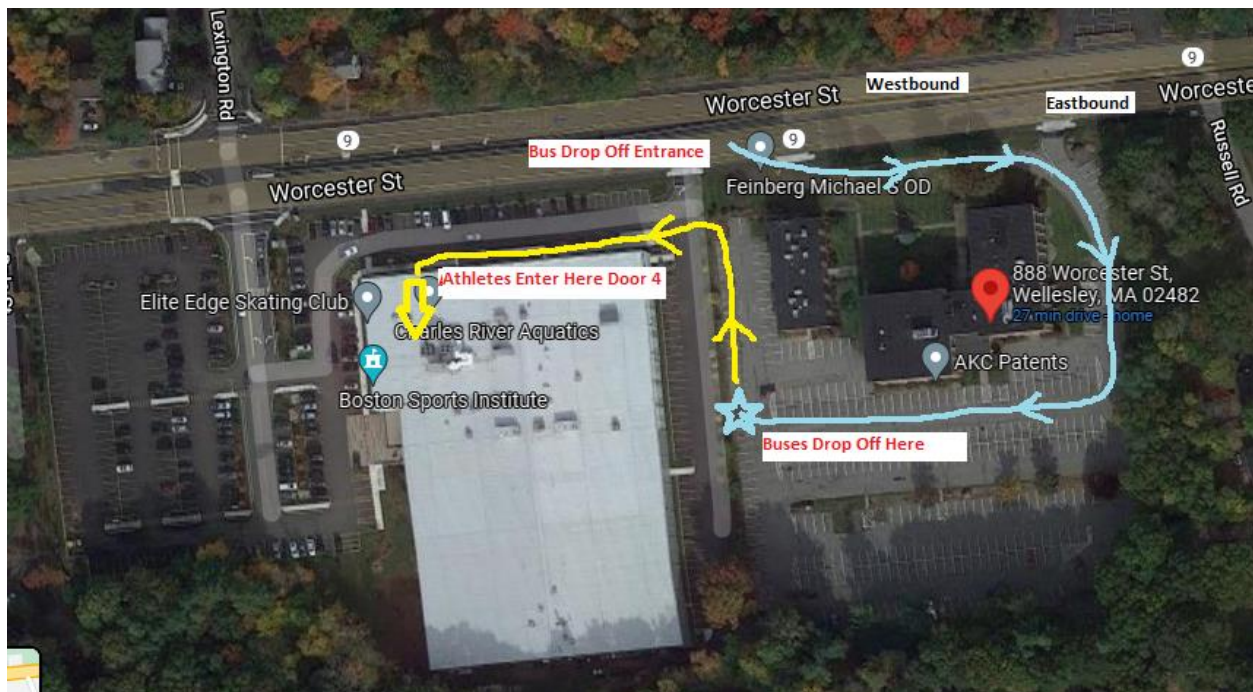

Have a FANTASTIC meet!

The Boston Sports Institute (BSI), 900 Worcester St., Wellesley, MA

The BSI is on the Eastbound side of Worcester Street (route 9). If arriving from the East, drive **straight through the light at the BSI**, passing the BSI. Proceed to the **next light**, u-turn at the light (CVS).

February 10-12, 2023—

DO NOT enter the BSI parking lot. Buses/Vans MAY NOT park at the BSI.

Proceed Eastbound on Worcester Street. **DO NOT** enter the BSI parking lot. Drive **straight through the light at the BSI entrance** (Worcester St. and Lexington Rd.) and immediately **stay right into the driveway** at 888 Worcester Street. Follow the driveway around the building to

the West side of the parking lot. Drop off athletes at the edge of the lot (blue star on rendering).

Pick up athletes at this same location at the conclusion of the event.

Athletes, walk to the Worcester Street side of the BSI, proceed down the side of the building, and **enter via Door #4** (yellow path and arrow on rendering).

Buses/Vans may park in the lot at 888 Worcester Street Friday evening, and all day Saturday and Sunday.

When exiting, to reverse direction on Worcester Street, stay right and exit immediately, after the gas station, to Weston Road.